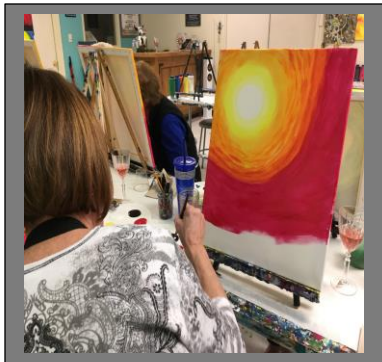

### BWGL WINTER SOCIAL

We not only play golf ---- WE PAINT!! We had a group painting activity at a place called Paint the Towne. As a group we chose the Kansas wheat picture to paint. Everyone chose the daytime sunlight version except Nadine And Vicki, who chose the night time moonlight version! Interestingly we all received the same instructions from the same instructor and the same color palettes – BUT – no two pictures looked the same!!

THE FINISHED PRODUCTS

Wow!  
We  
really  
look  
like  
artists

GOOD NIGHT TO ALL – WE HAD A GREAT TIME!!